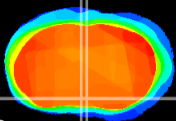

Coronal

Sagittal-R

Sagittal-L

ViBrism: CX19305
Horizontal

MPA