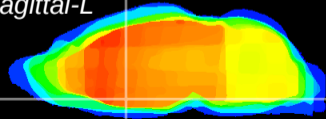

Coronal

Sagittal-R

Sagittal-L

ViBrism: CX19305
Horizontal

MPA