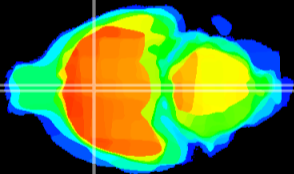

Coronal

Sagittal-R

Sagittal-L

ViBrism: CX19305
Horizontal

MPA