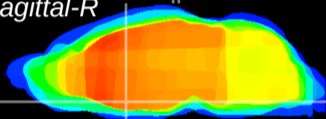

Coronal

Sagittal-R

Sagittal-L

ViBrism: CX19305
Horizontal

MPA