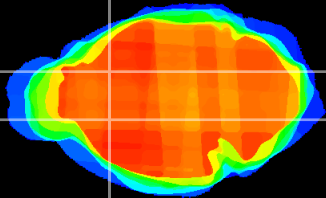

Coronal

Sagittal-R

Sagittal-L

ViBriSM: CX19310  
Horizontal

CPU medial