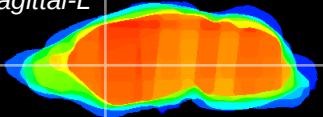

Coronal

Sagittal-R

Sagittal-L

ViBriSM: CX19310  
Horizontal

CPU medial