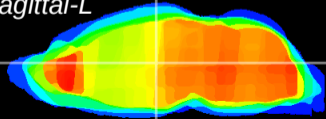

Coronal

Sagittal-R

Sagittal-L

ViBrism: CX19312
Horizontal

MD