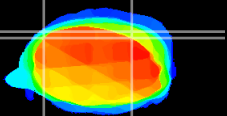

Coronal

Sagittal-R

Sagittal-L

ViBrism: CX19320
Horizontal

Cb lobe