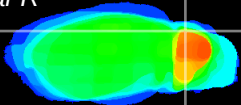

Coronal

Sagittal-R

Sagittal-L

ViBrism: CX19320
Horizontal

Cb lobe