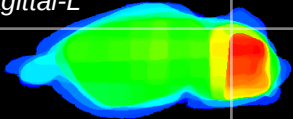

Coronal

Sagittal-R

Sagittal-L

ViBrism: CX19320
Horizontal

Cb lobe