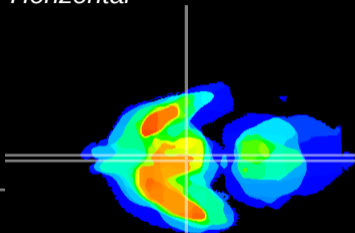

Coronal

Sagittal-R

Sagittal-L

ViBrism: CX19328
Horizontal

Arc