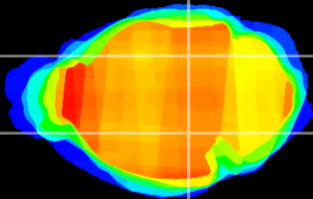

Coronal

Sagittal-R

Sagittal-L

ViBrism: CX19328
Horizontal

MG