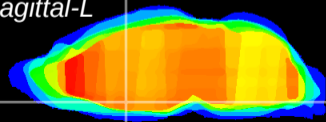

Coronal

Sagittal-R

Sagittal-L

ViBrism: CX19328
Horizontal

MPA