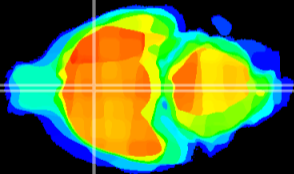

Coronal

Sagittal-R

Sagittal-L

ViBrism: CX19328
Horizontal

MPA