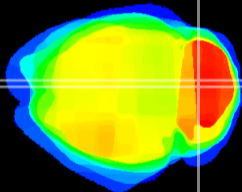

Coronal

Sagittal-R

Sagittal-L

ViBrism: CX19336  
Horizontal

Cb vermis