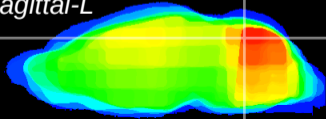

Coronal

Sagittal-R

Sagittal-L

ViBrism: CX19336  
Horizontal

Cb vermis