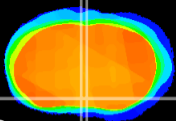

Coronal

Sagittal-R

Sagittal-L

ViBrism: CX19338
Horizontal

MPA