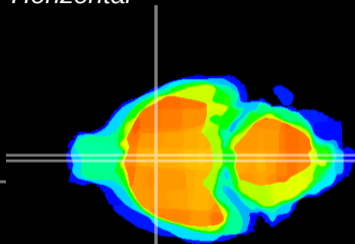

Coronal

Sagittal-R

Sagittal-L

ViBrism: CX19338
Horizontal

MPA