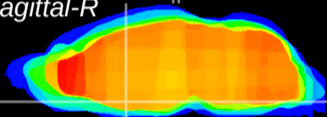

Coronal

Sagittal-R

Sagittal-L

ViBrism: CX19338
Horizontal

MPA