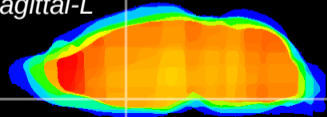

Coronal

Sagittal-R

Sagittal-L

ViBrism: CX19338
Horizontal

MPA