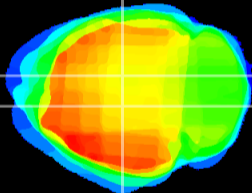

Coronal

Sagittal-R

Sagittal-L

ViBrism: CX19358
Horizontal

DG