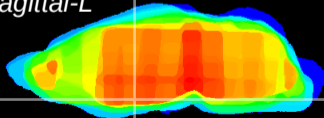

Coronal

Sagittal-R

Sagittal-L

ViBrism: CX19360
Horizontal

LH