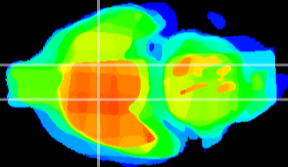

Coronal

Sagittal-R

Sagittal-L

ViBrism: CX19360
Horizontal

LH