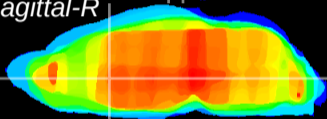

Coronal

Sagittal-R

Sagittal-L

ViBrism: CX19360
Horizontal

LS