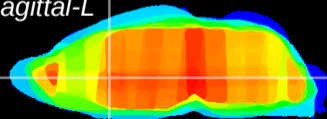

Coronal

Sagittal-R

Sagittal-L

ViBrism: CX19360
Horizontal

LS