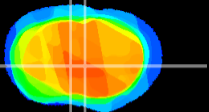

Coronal

Sagittal-R

Sagittal-L

ViBrism: CX19360
Horizontal

LS