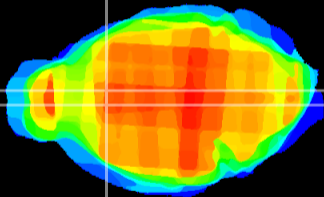

Coronal

Sagittal-R

Sagittal-L

ViBrism: CX19360
Horizontal

LS