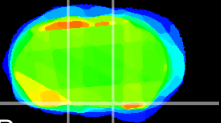

Coronal

Sagittal-R

Sagittal-L

ViBrism: CX19361
Horizontal

S0