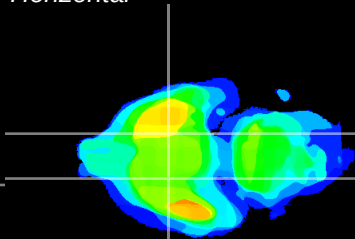

Coronal

Sagittal-R

Sagittal-L

ViBrism: CX19361
Horizontal

S0