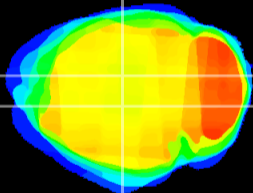

Coronal

Sagittal-R

Sagittal-L

ViBrism: CX19366
Horizontal

DG