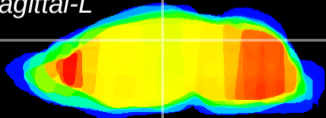

Coronal

Sagittal-R

Sagittal-L

ViBrism: CX19366
Horizontal

DG