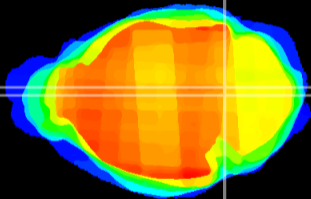

Coronal

Sagittal-R

Sagittal-L

ViBrism: CX19368
Horizontal

Tg