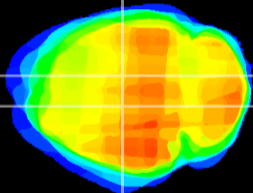

Coronal

Sagittal-R

Sagittal-L

ViBrism: CX19370
Horizontal

DG