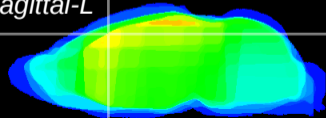

Coronal

Sagittal-R

Sagittal-L

ViBrism: CX19382  
Horizontal

Cx motor