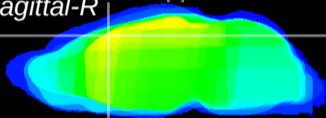

Coronal

Sagittal-R

Sagittal-L

ViBrism: CX19382  
Horizontal

Cx motor