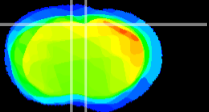

Coronal

Sagittal-R

Sagittal-L

ViBrism: CX19382  
Horizontal

Cx motor