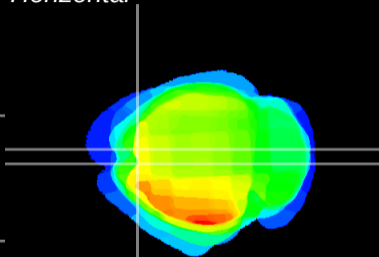

Coronal

Sagittal-R

Sagittal-L

ViBrism: CX19382  
Horizontal

Cx motor