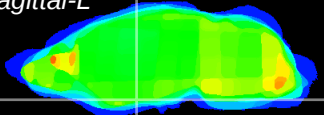

Coronal

Sagittal-R

Sagittal-L

ViBrism: CX19394
Horizontal

S0