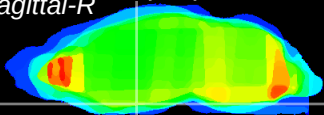

Coronal

Sagittal-R

Sagittal-L

ViBrism: CX19394
Horizontal

S0