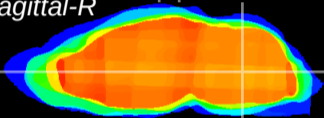

Coronal

Sagittal-R

Sagittal-L

ViBrism: CX19397
Horizontal

MVe