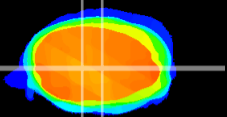

Coronal

Sagittal-R

Sagittal-L

ViBrism: CX19397
Horizontal

MVe