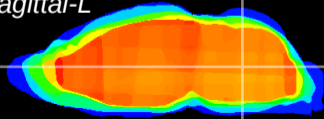

Coronal

Sagittal-R

Sagittal-L

ViBrism: CX19397
Horizontal

MVe