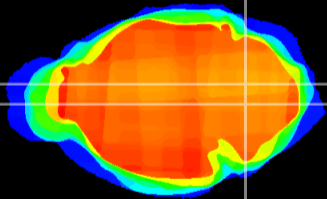

Coronal

Sagittal-R

Sagittal-L

ViBrism: CX19397
Horizontal

MVe