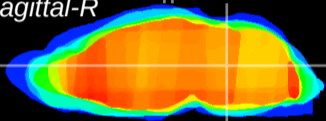

Coronal

Sagittal-R

Sagittal-L

ViBrism: CX19398
Horizontal

Tg