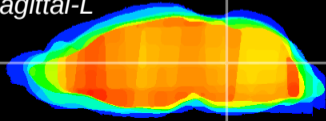

Coronal

Sagittal-R

Sagittal-L

ViBrism: CX19398
Horizontal

Tg