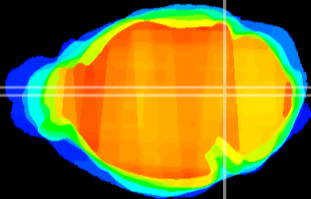

Coronal

Sagittal-R

Sagittal-L

ViBrism: CX19398
Horizontal

Tg