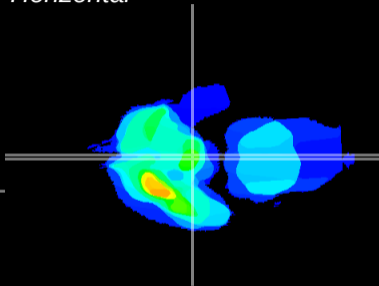

Coronal

Sagittal-R

Sagittal-L

ViBrism: CX19399
Horizontal

ME