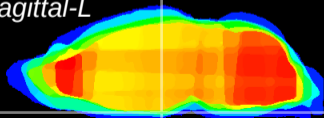

Coronal

Sagittal-R

Sagittal-L

ViBrism: CX19402
Horizontal

ME