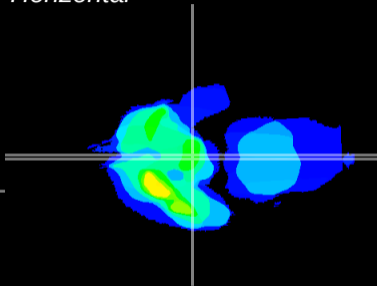

Coronal

Sagittal-R

Sagittal-L

ViBrism: CX19402
Horizontal

ME