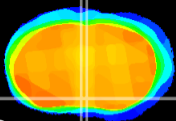

Coronal

Sagittal-R

Sagittal-L

ViBrism: CX19408
Horizontal

MPA