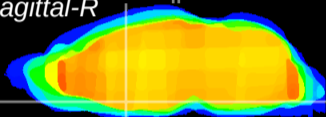

Coronal

Sagittal-R

Sagittal-L

ViBrism: CX19408
Horizontal

MPA