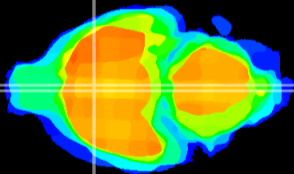

Coronal

Sagittal-R

Sagittal-L

ViBrism: CX19408
Horizontal

MPA