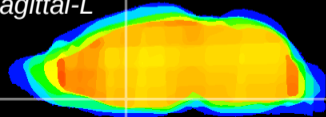

Coronal

Sagittal-R

Sagittal-L

ViBrism: CX19408
Horizontal

MPA