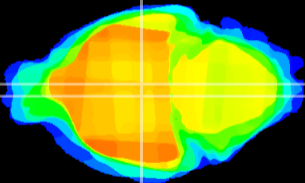

Coronal

Sagittal-R

Sagittal-L

ViBrism: CX19410
Horizontal

DM