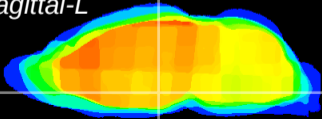

Coronal

Sagittal-R

Sagittal-L

ViBrism: CX19410
Horizontal

DM