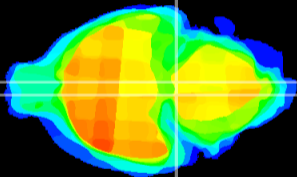

Coronal

Sagittal-R

Sagittal-L

ViBrism: CX19411
Horizontal

Pn