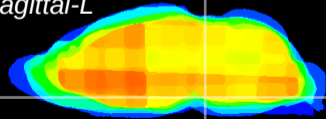

Coronal

Sagittal-R

Sagittal-L

ViBrism: CX19411
Horizontal

Pn