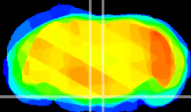

Coronal

Sagittal-R

Sagittal-L

ViBrism: CX19411
Horizontal

Pn