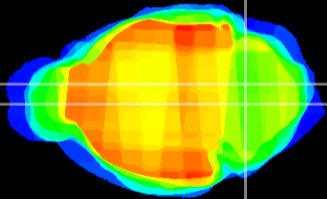

Coronal

Sagittal-R

Sagittal-L

ViBrism: CX19412
Horizontal

MVe