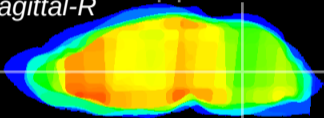

Coronal

Sagittal-R

Sagittal-L

ViBrism: CX19412
Horizontal

MVe