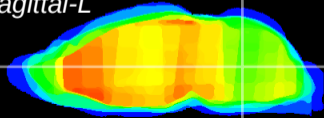

Coronal

Sagittal-R

Sagittal-L

ViBrism: CX19412
Horizontal

MVe