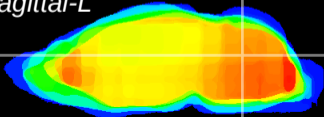

*Coronal*

*Sagittal-R*

*Sagittal-L*

ViBrism: CX19413  
*Horizontal*

Cb nucleus