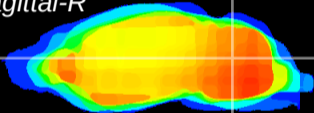

*Coronal*

*Sagittal-R*

*Sagittal-L*

ViBrism: CX19413  
*Horizontal*

Cb nucleus