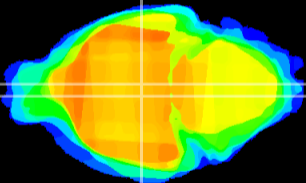

Coronal

Sagittal-R

Sagittal-L

ViBrism: CX19416
Horizontal

DM