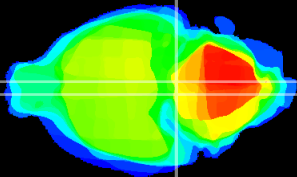

Coronal

Sagittal-R

Sagittal-L

ViBrism: CX19419
Horizontal

Pn