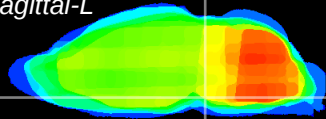

Coronal

Sagittal-R

Sagittal-L

ViBrism: CX19419
Horizontal

Pn