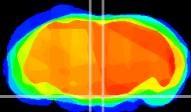

Coronal

Sagittal-R

Sagittal-L

ViBrism: CX19425
Horizontal

Pn