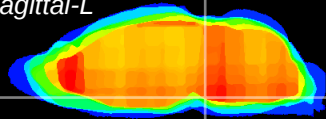

Coronal

Sagittal-R

Sagittal-L

ViBrism: CX19425
Horizontal

Pn