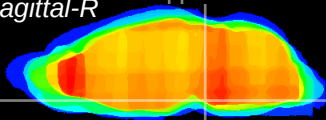

Coronal

Sagittal-R

Sagittal-L

ViBrism: CX19425
Horizontal

Pn