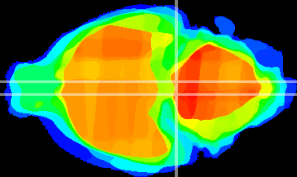

Coronal

Sagittal-R

Sagittal-L

ViBrism: CX19425
Horizontal

Pn