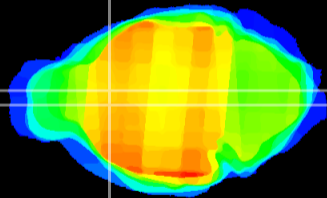

Coronal

Sagittal-R

Sagittal-L

ViBrism: CX19432
Horizontal

LS