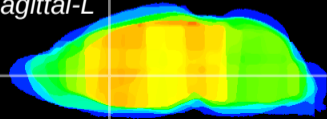

Coronal

Sagittal-R

Sagittal-L

ViBrism: CX19432
Horizontal

LS