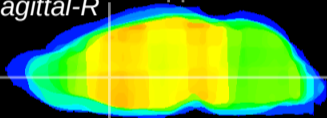

Coronal

Sagittal-R

Sagittal-L

ViBrism: CX19432
Horizontal

LS