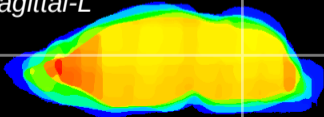

*Coronal*

*Sagittal-R*

*Sagittal-L*

ViBrism: CX19435  
*Horizontal*

Cb nucleus