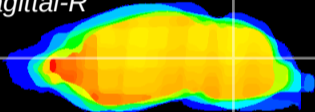

*Coronal*

*Sagittal-R*

*Sagittal-L*

ViBrism: CX19435  
*Horizontal*

Cb nucleus