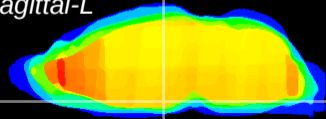

Coronal

Sagittal-R

Sagittal-L

ViBrism: CX19435
Horizontal

VMH