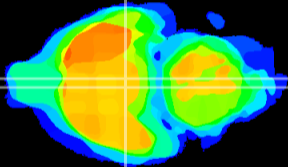

Coronal

Sagittal-R

Sagittal-L

ViBrism: CX19435
Horizontal

VMH