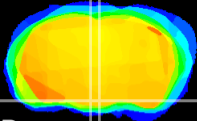

Coronal

Sagittal-R

Sagittal-L

ViBrism: CX19435
Horizontal

VMH