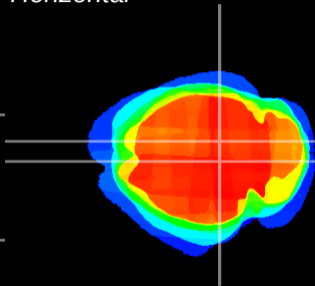

Coronal

Sagittal-R

Sagittal-L

ViBrism: CX19437
Horizontal

SC