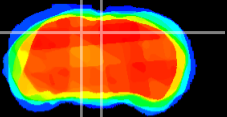

Coronal

Sagittal-R

Sagittal-L

ViBrism: CX19437
Horizontal

SC