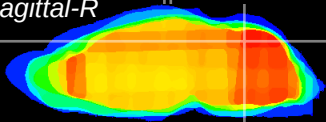

Coronal

Sagittal-R

Sagittal-L

ViBrism: CX19449
Horizontal

Cb vermis