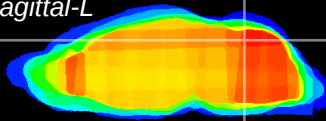

Coronal

Sagittal-R

Sagittal-L

ViBrism: CX19449
Horizontal

Cb vermis