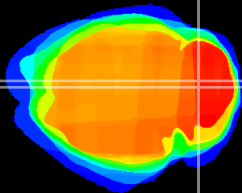

Coronal

Sagittal-R

Sagittal-L

ViBrism: CX19449
Horizontal

Cb vermis