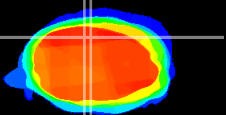

Coronal

Sagittal-R

Sagittal-L

ViBrism: CX19449
Horizontal

Cb vermis