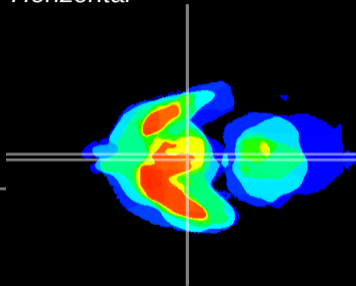

Coronal

Sagittal-R

Sagittal-L

ViBrism: CX19454
Horizontal

Arc