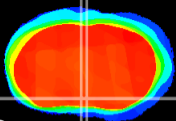

Coronal

Sagittal-R

Sagittal-L

ViBrism: CX19454
Horizontal

MPA