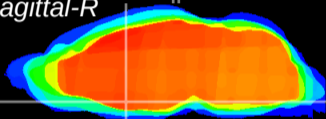

Coronal

Sagittal-R

Sagittal-L

ViBrism: CX19454
Horizontal

MPA