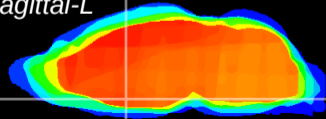

Coronal

Sagittal-R

Sagittal-L

ViBrism: CX19454
Horizontal

MPA