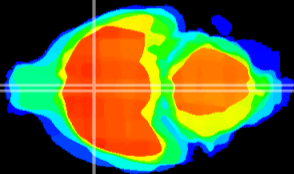

Coronal

Sagittal-R

Sagittal-L

ViBrism: CX19454
Horizontal

MPA