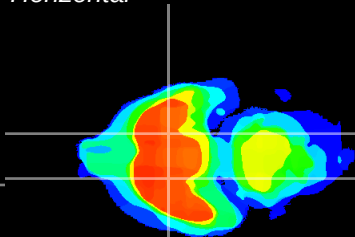

Coronal

Sagittal-R

Sagittal-L

ViBriSm: CX19454  
Horizontal

S0