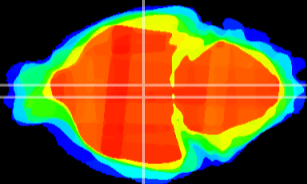

Coronal

Sagittal-R

Sagittal-L

ViBrism: CX19460
Horizontal

DM