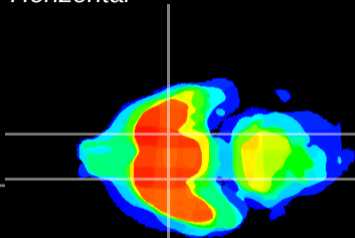

Coronal

Sagittal-R

Sagittal-L

ViBrism: CX19463  
Horizontal

S0