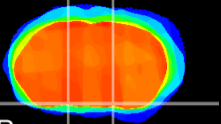

Coronal

Sagittal-R

Sagittal-L

ViBrism: CX19463  
Horizontal

S0