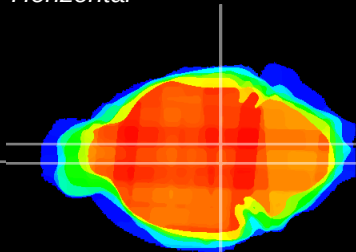

Coronal

Sagittal-R

Sagittal-L

ViBrism: CX19463
Horizontal

VTA