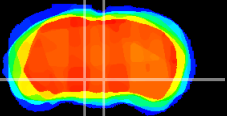

Coronal

Sagittal-R

Sagittal-L

ViBrism: CX19463
Horizontal

VTA