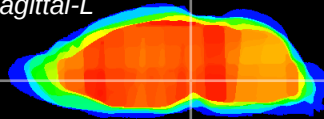

Coronal

Sagittal-R

Sagittal-L

ViBrism: CX19463
Horizontal

VTA