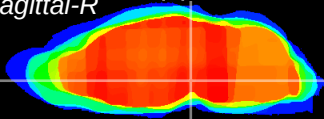

Coronal

Sagittal-R

Sagittal-L

ViBrism: CX19463
Horizontal

VTA