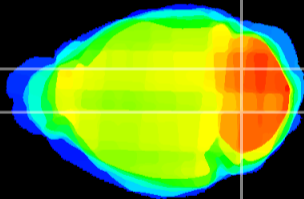

Coronal

Sagittal-R

Sagittal-L

ViBrism: CX19471
Horizontal

Cb nucleus