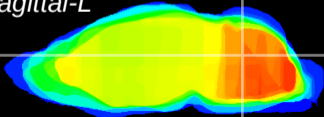

Coronal

Sagittal-R

Sagittal-L

ViBrism: CX19471
Horizontal

Cb nucleus