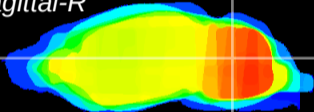

Coronal

Sagittal-R

Sagittal-L

ViBrism: CX19471
Horizontal

Cb nucleus