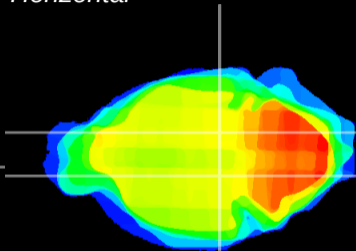

Coronal

Sagittal-R

Sagittal-L

ViBrism: CX19471
Horizontal

SN