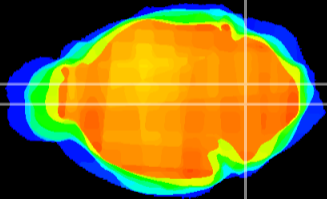

Coronal

Sagittal-R

Sagittal-L

ViBrism: CX19480
Horizontal

MVe