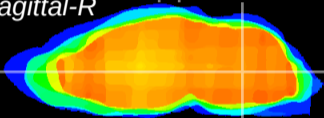

Coronal

Sagittal-R

Sagittal-L

ViBrism: CX19480
Horizontal

MVe