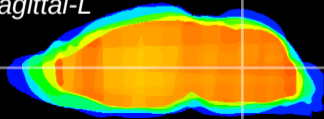

Coronal

Sagittal-R

Sagittal-L

ViBrism: CX19480
Horizontal

MVe