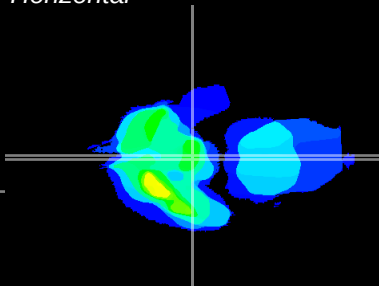

Coronal

Sagittal-R

Sagittal-L

ViBrism: CX19484
Horizontal

ME