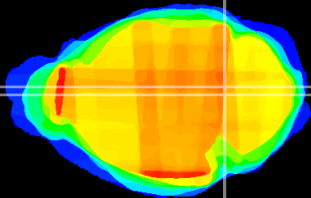

Coronal

Sagittal-R

Sagittal-L

ViBrism: CX19489
Horizontal

Tg