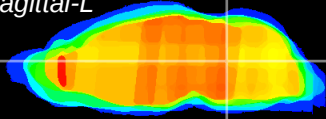

Coronal

Sagittal-R

Sagittal-L

ViBrism: CX19489
Horizontal

Tg