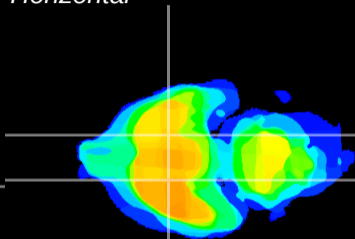

Coronal

Sagittal-R

Sagittal-L

ViBriSm: CX19490
Horizontal

S0