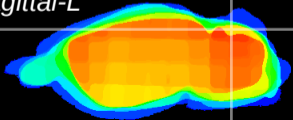

Coronal

Sagittal-R

Sagittal-L

ViBris: CX19494
Horizontal

Cb lobe