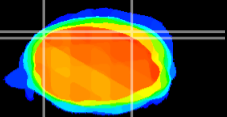

Coronal

Sagittal-R

Sagittal-L

ViBris: CX19494
Horizontal

Cb lobe