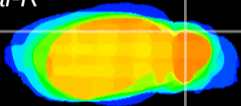

Coronal

Sagittal-R

Sagittal-L

ViBris: CX19494
Horizontal

Cb lobe