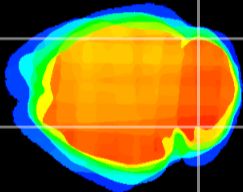

Coronal

Sagittal-R

Sagittal-L

ViBris: CX19494
Horizontal

Cb lobe