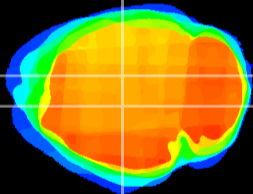

Coronal

Sagittal-R

Sagittal-L

ViBrism: CX19494
Horizontal

DG