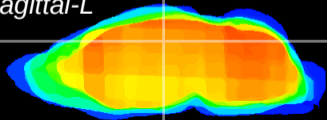

Coronal

Sagittal-R

Sagittal-L

ViBrism: CX19494
Horizontal

DG