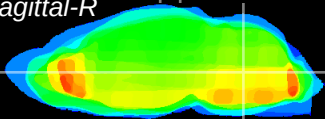

Coronal

Sagittal-R

Sagittal-L

ViBrism: CX19503
Horizontal

MVe