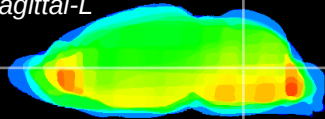

Coronal

Sagittal-R

Sagittal-L

ViBrism: CX19503
Horizontal

MVe