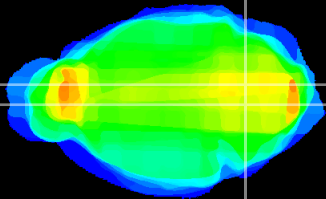

Coronal

Sagittal-R

Sagittal-L

ViBrism: CX19503
Horizontal

MVe