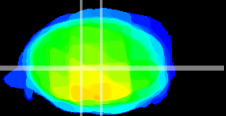

Coronal

Sagittal-R

Sagittal-L

ViBrism: CX19503
Horizontal

MVe